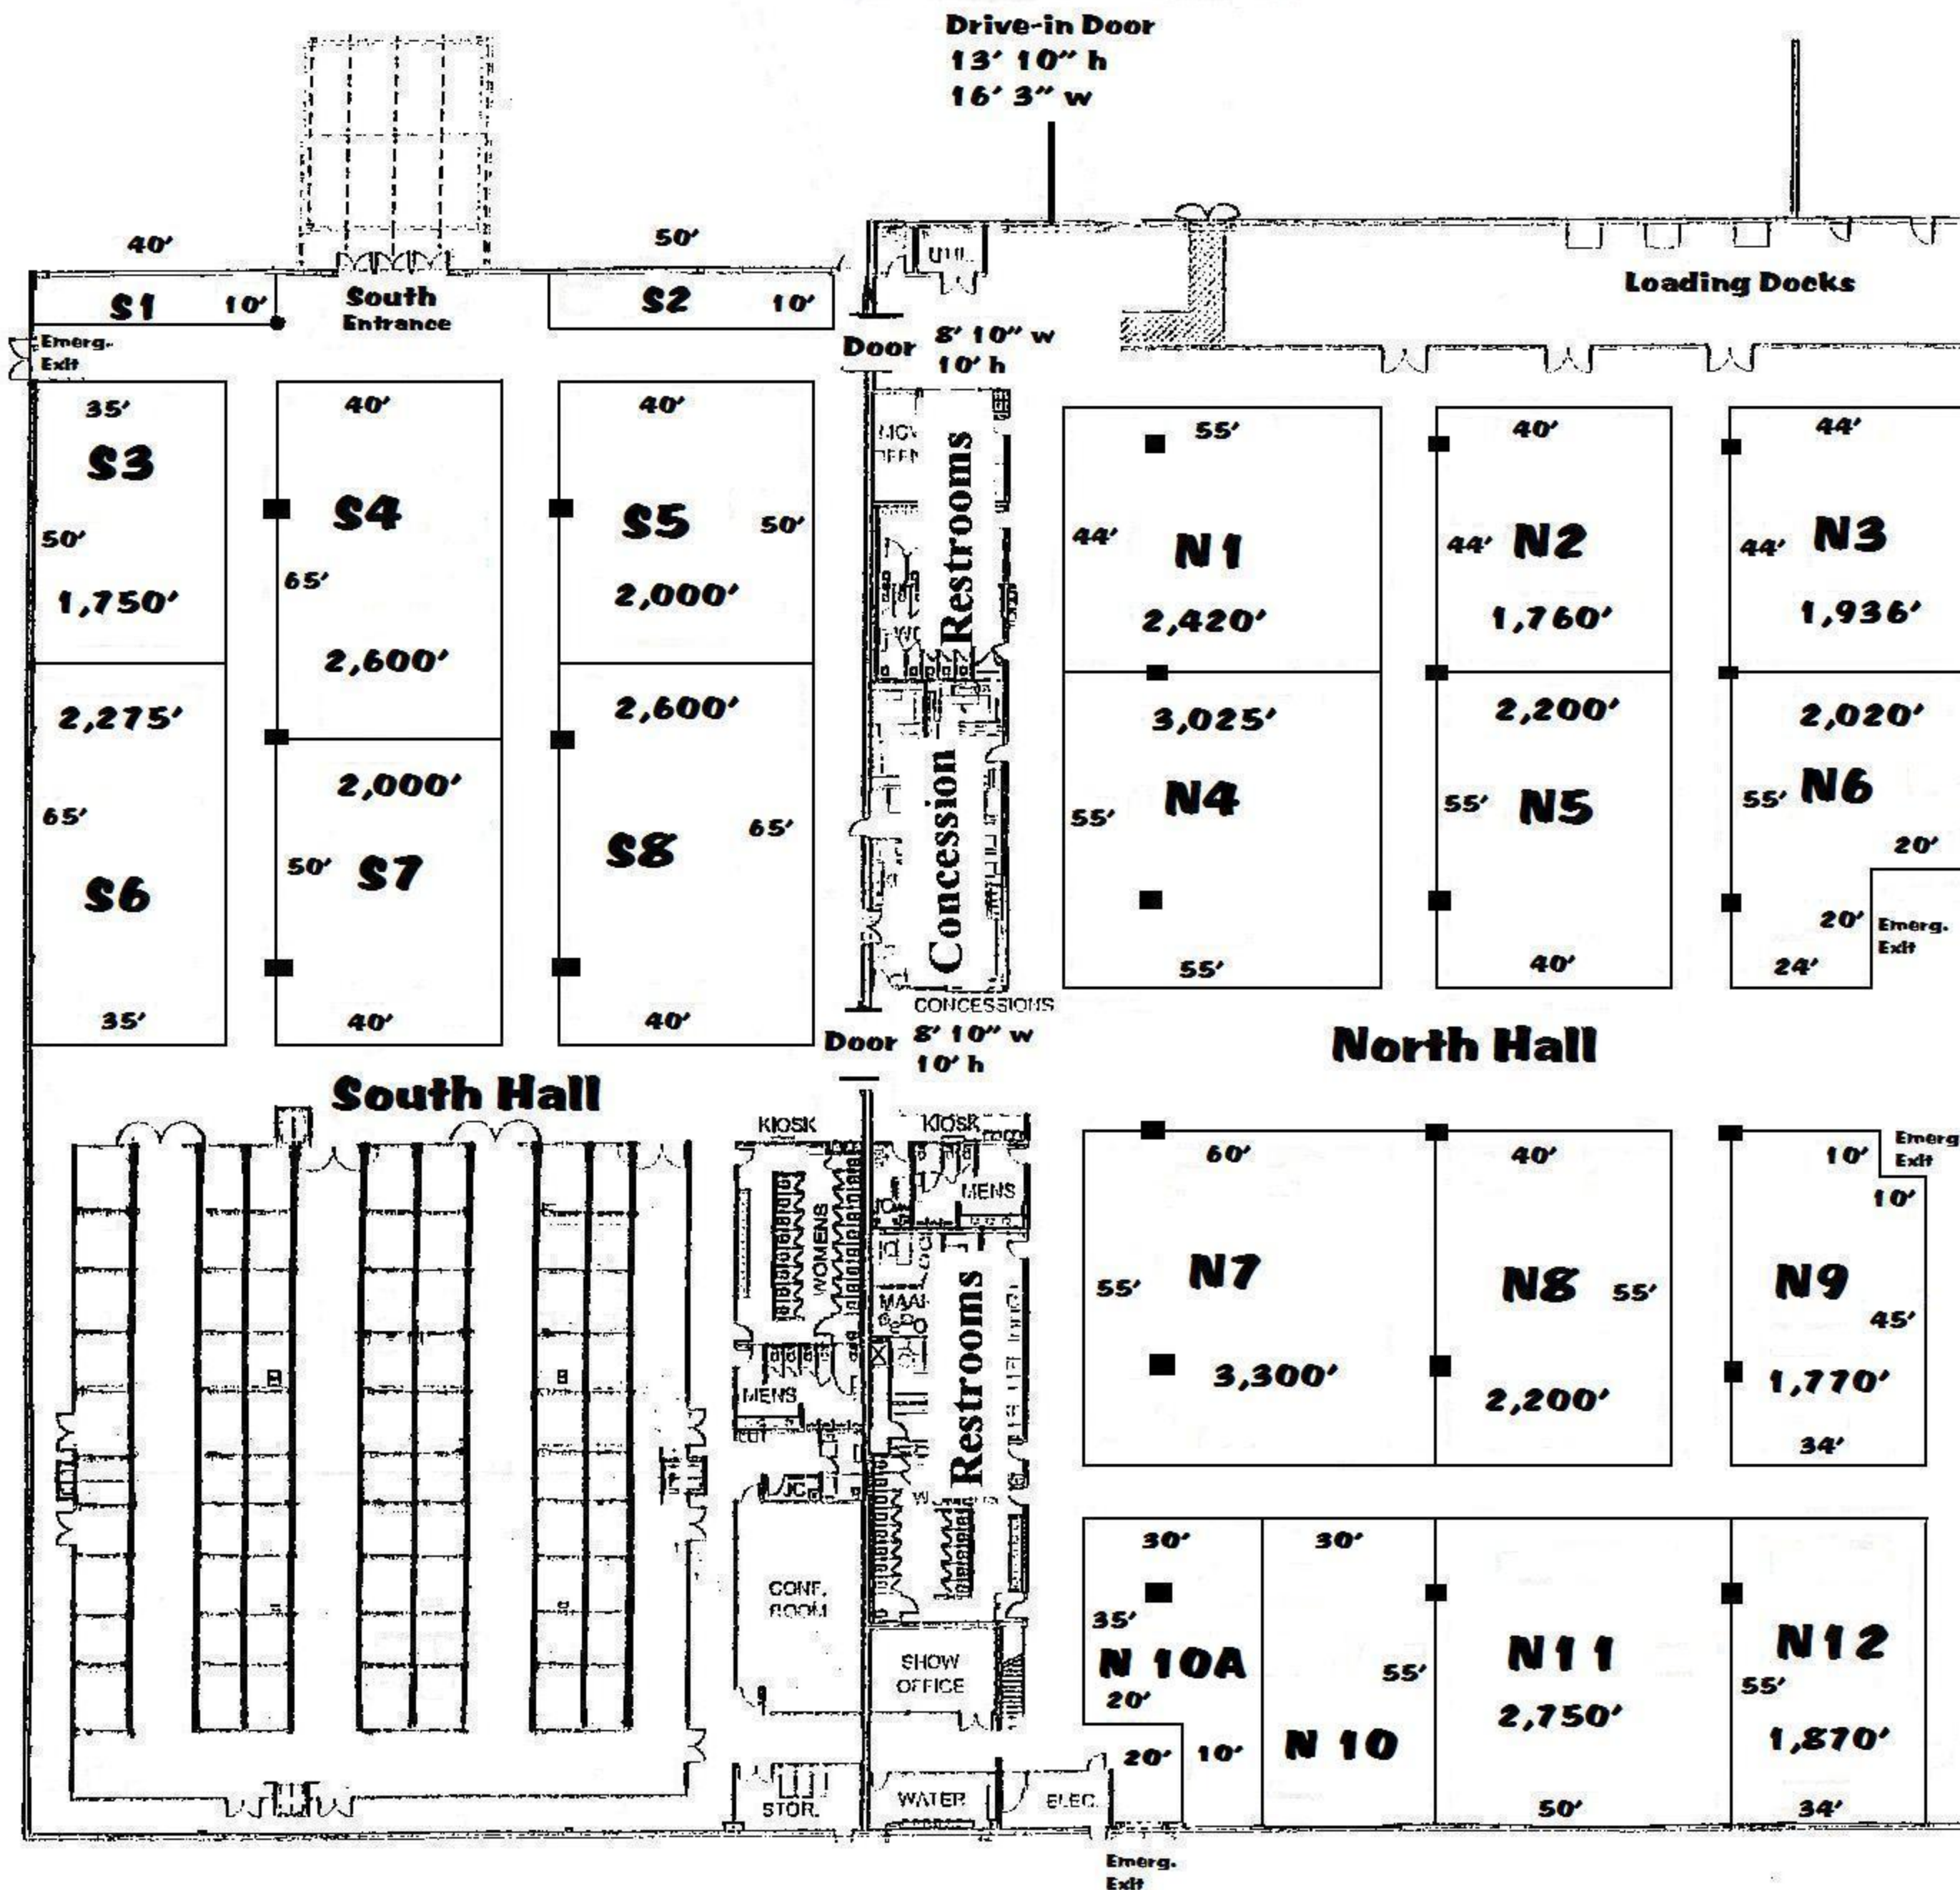

# 2012 Pittsburgh Boat Show

North Hall ceiling height 30'  
South Hall ceiling height 10'

## Monroeville Convention Center