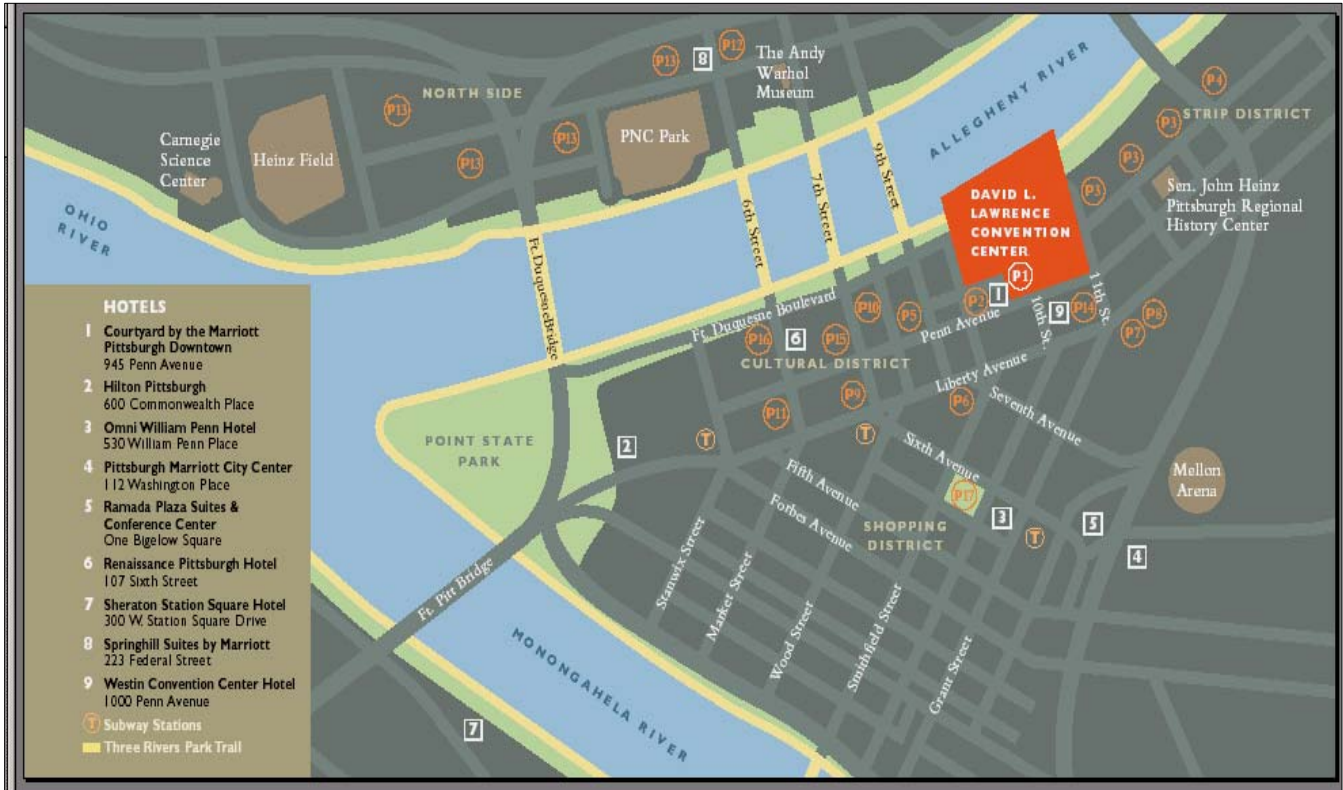

David L. Lawrence
Convention Center

Parking within a 15-minute walk of the David L. Lawrence Convention Center

David L. Lawrence Convention Center is not responsible for rates.

Rates are subject to change without notice.

Updated 12/13/04